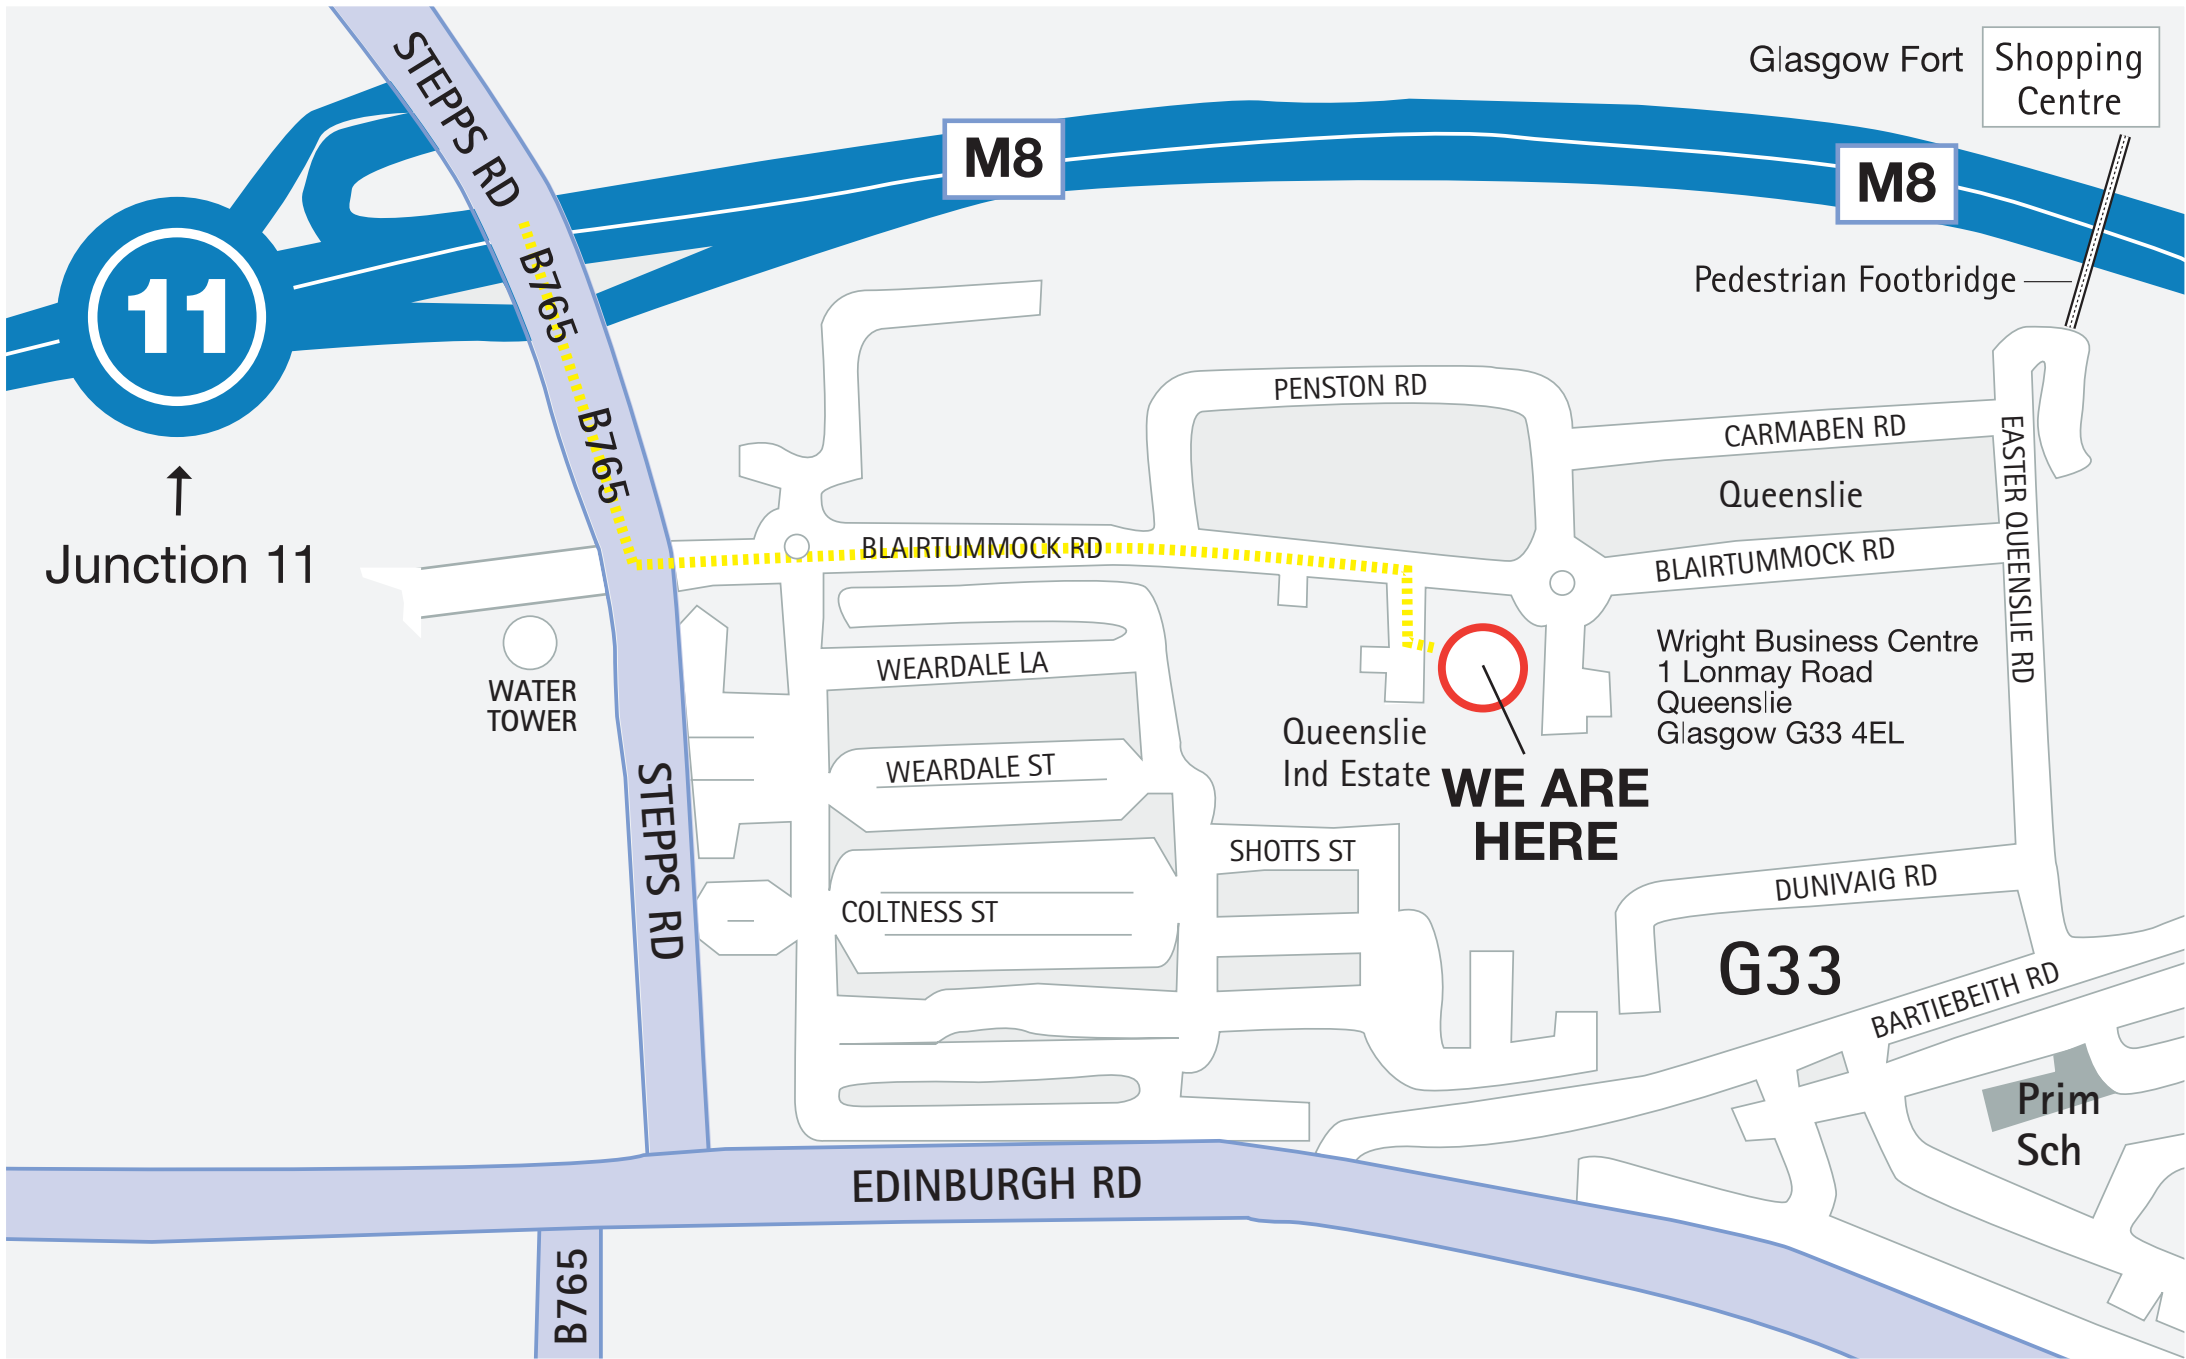

M8

Paisley

Glasgow

○ Motherwell

East Kilbride

M74

11

Junction 11

M8

M8

STEPS RD

B765

STEPS RD

WATER TOWER

BLAIRTUMMOCK RD

WEARDALE LA

Shopping Centre

EASTER QUEENSILIE RD

Kirkintilloch

Cumbernauld/
Stirling

Crow Wood
interchange
6 minutes

Steps

CITY CENTRE
10 Minutes

WE ARE
HERE

Coatbridge

Edinburgh
40 Minutes

Hamilton
10 Minutes

Gasworks
Royal Infirmary

Junction 11

Baillieston
interchange

Edinburgh Road