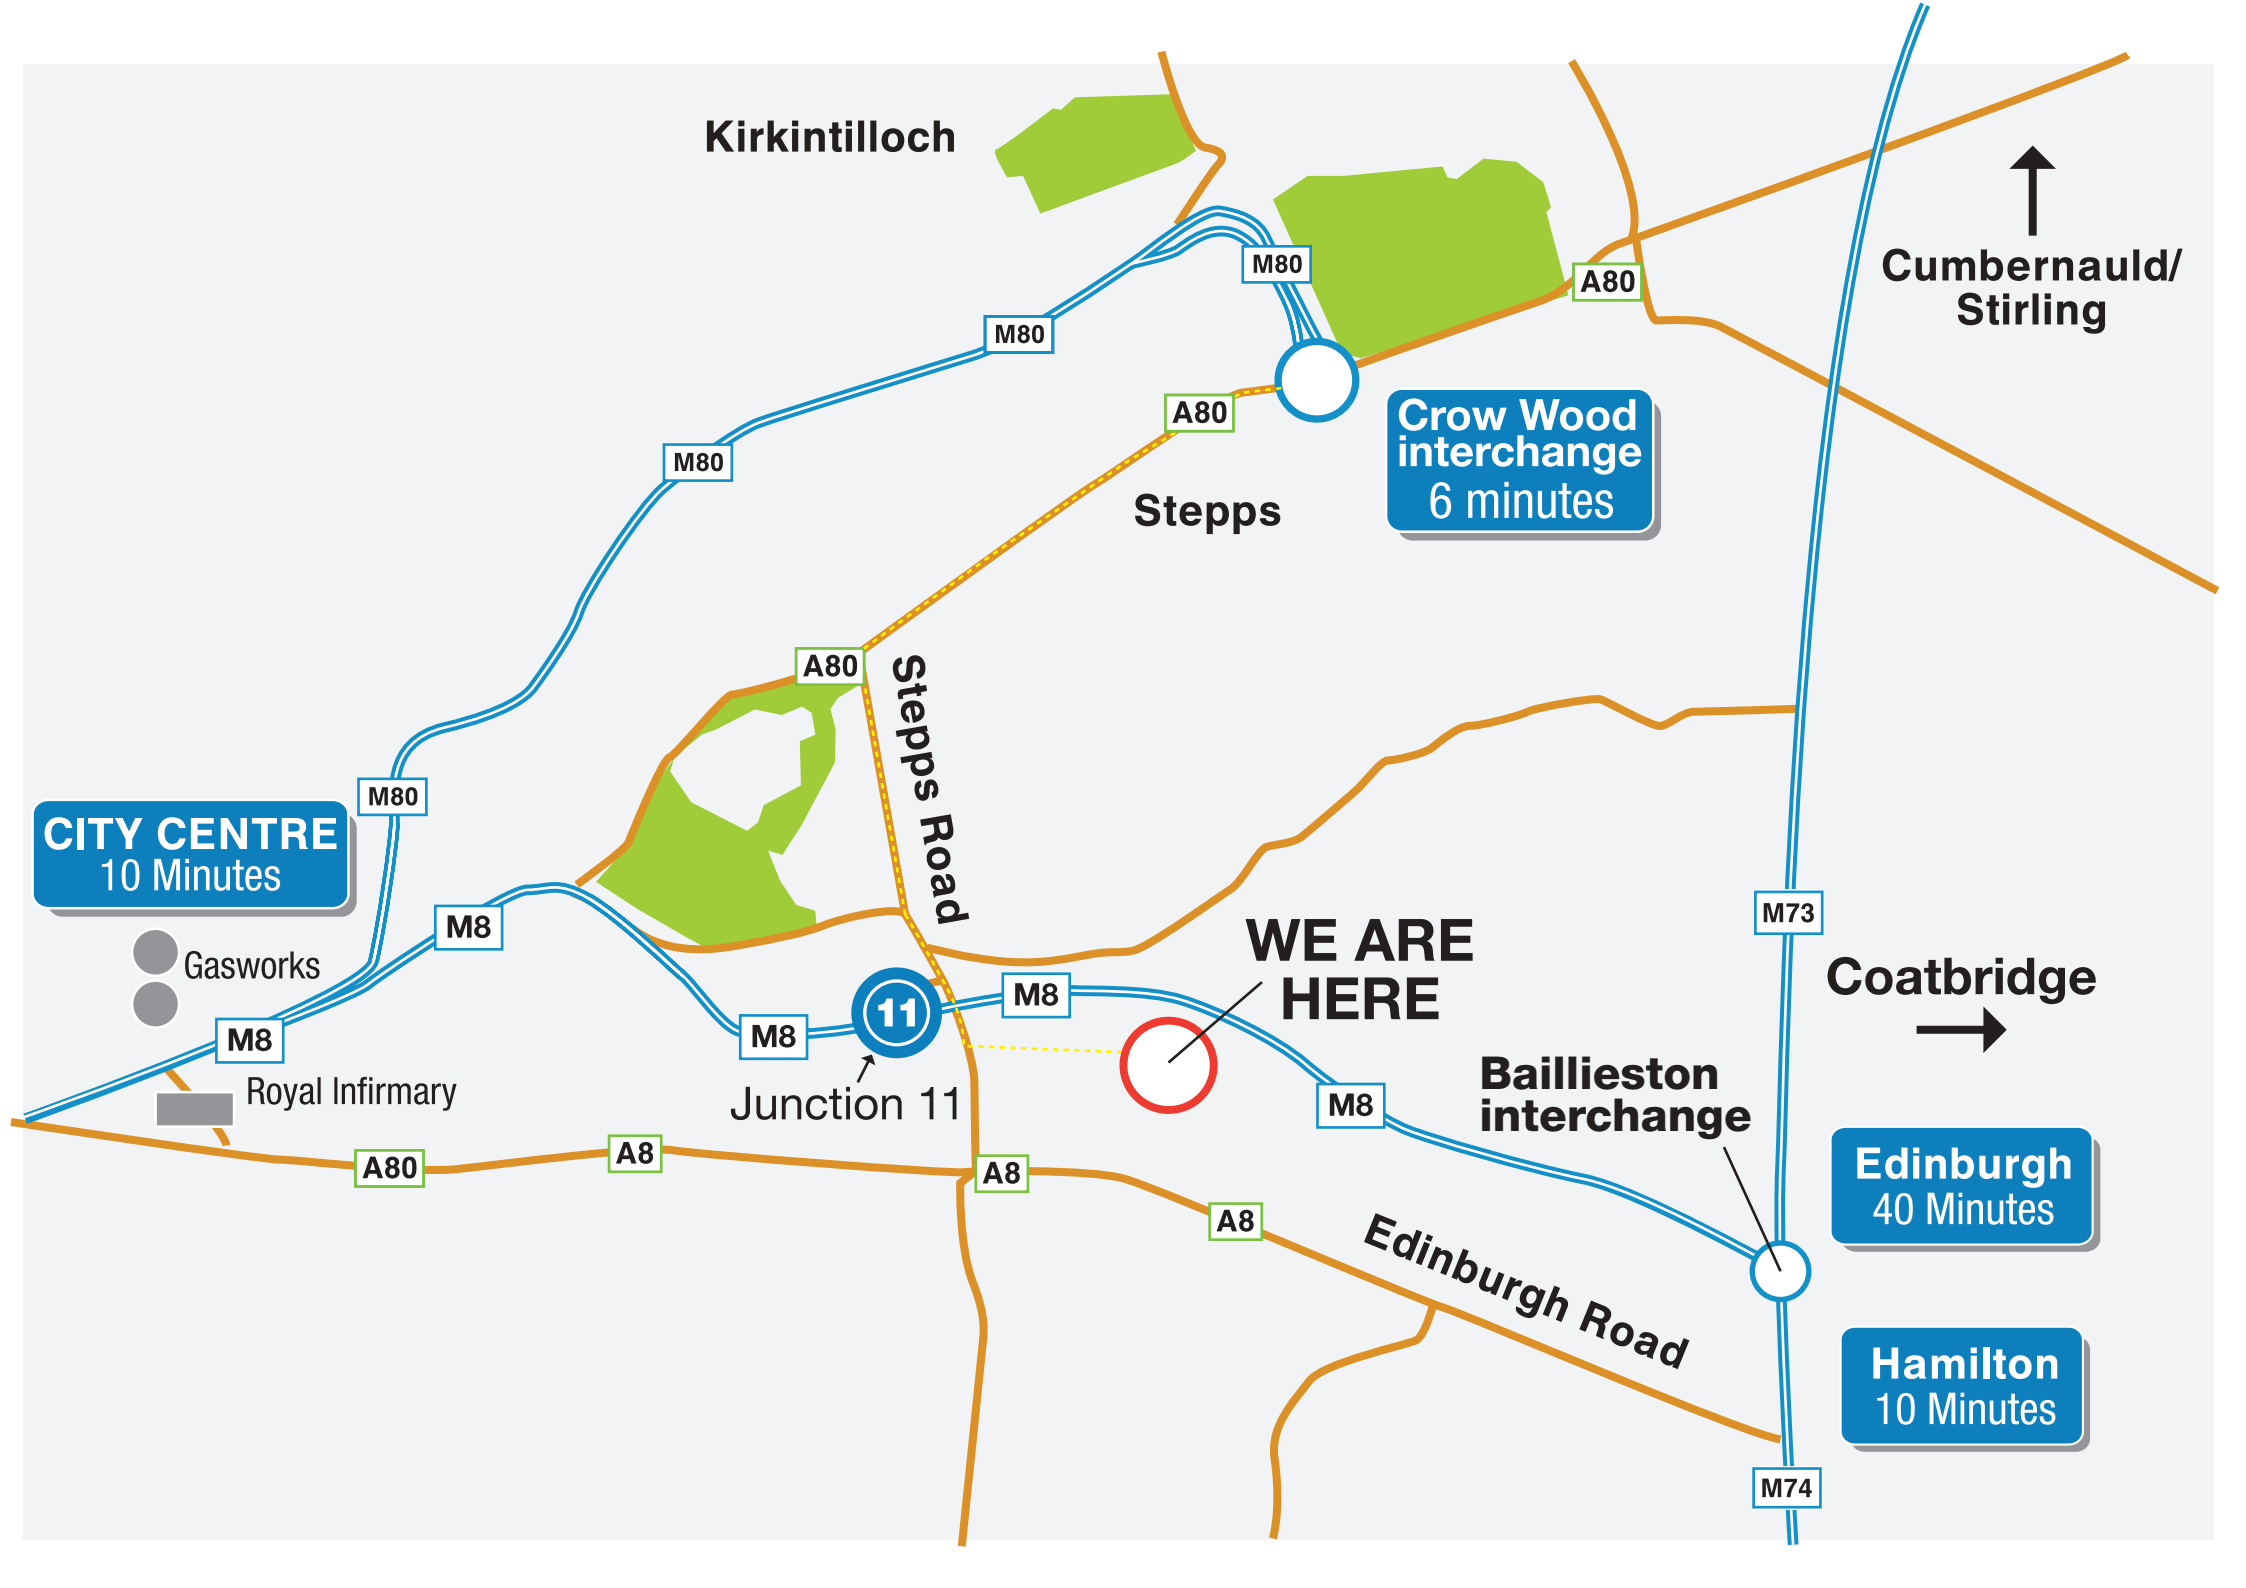

M8

Paisley

Glasgow

○ Motherwell

East Kilbride

M74

11

Junction 11

Wright Business Centre
1 Lonmay Road
Queenslie
Glasgow G33 4EL

SHOTTS ST

DUNIVAIG RD

G33

BARTIEBEITH RD

Prim Sch

Pedestrian Footbridge

Glasgow Fort

Shopping Centre

EASTER QUEENSILIE RD

Kirkintilloch

Cumbernauld/
Stirling

Crow Wood
interchange
6 minutes

Steps

CITY CENTRE
10 Minutes

WE ARE
HERE

Coatbridge

Edinburgh
40 Minutes

Hamilton
10 Minutes

Gasworks
Royal Infirmary

Junction 11

Baillieston
interchange

Edinburgh Road